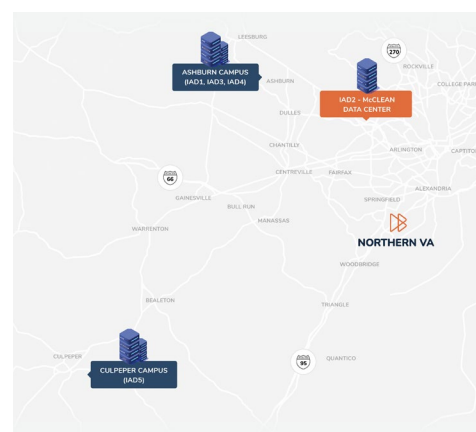

IAD1

85,330
Raised Square Feet

9.9MW
Critical IT Load

15
On-Site Carriers

Ashburn Campus Data Center

21635 Red Rum Drive Ashburn, VA 20147

DataBank's IAD1 facility anchors our Ashburn Campus in the heart of "Data Center Alley" – the world's largest concentration of data centers. It sits on multiple fiber routes for direct connectivity. This site offers customizable solutions from 5kW cabinets to full 2MW deployments.

Local Service. Boundless Reach.

Our **65+ data centers** are strategically located in **27+ markets** that offer high population densities as well as a concentration of technology business and research universities.